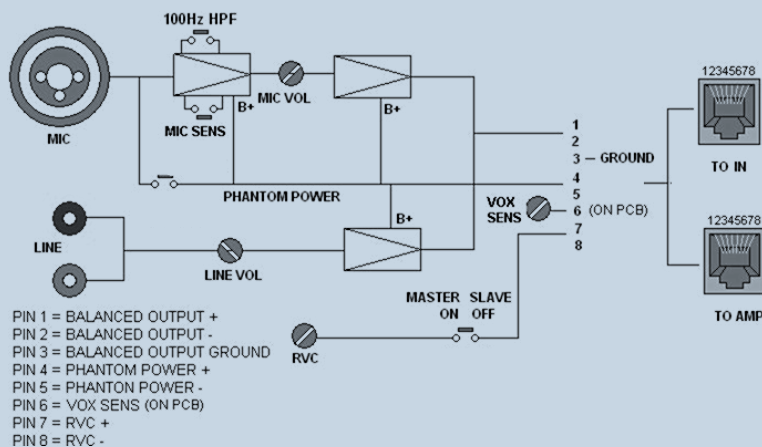

Optional Accessories:

X0-5239
2m cable
3.5mm Stereo Plug
to 2 RCA plugs

RVC-ADAPT

Connects up to three PRO-RVC's
to other manufacturers amplifiers
and receivers.